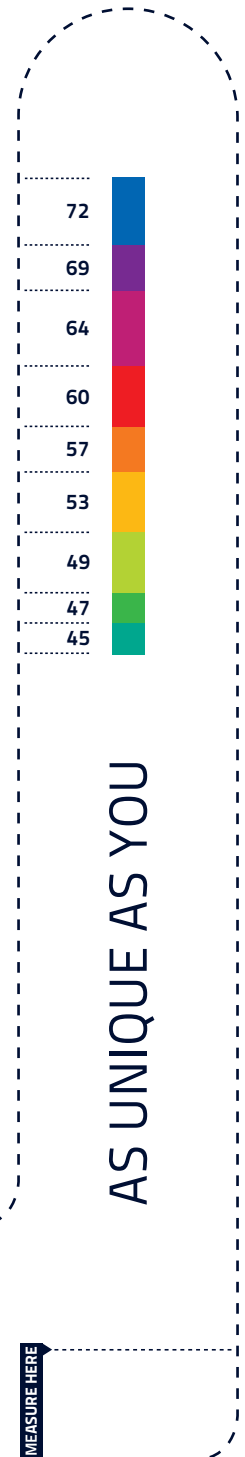

## IMPORTANT INFORMATION:

If you print this page with Adobe Acrobat, please choose "Actual Size" from the print options for page sizing. This ensures that the page will be printed in its original size.

### IT'S SO EASY

Tear off the MY.SIZE pro measurement tape at the dotted line.

Carefully place the measuring tape around the widest part of the erect penis. You can read the recommended size from the arrow. **Attention:** be careful when cutting the measuring tape as paper edges could be sharp!

Now you've got your first condom size recommendation. Play with the different sizes and find your perfect fitting condom based on your feeling and preferences.

72  
69  
64  
60  
57  
53  
49  
47  
45